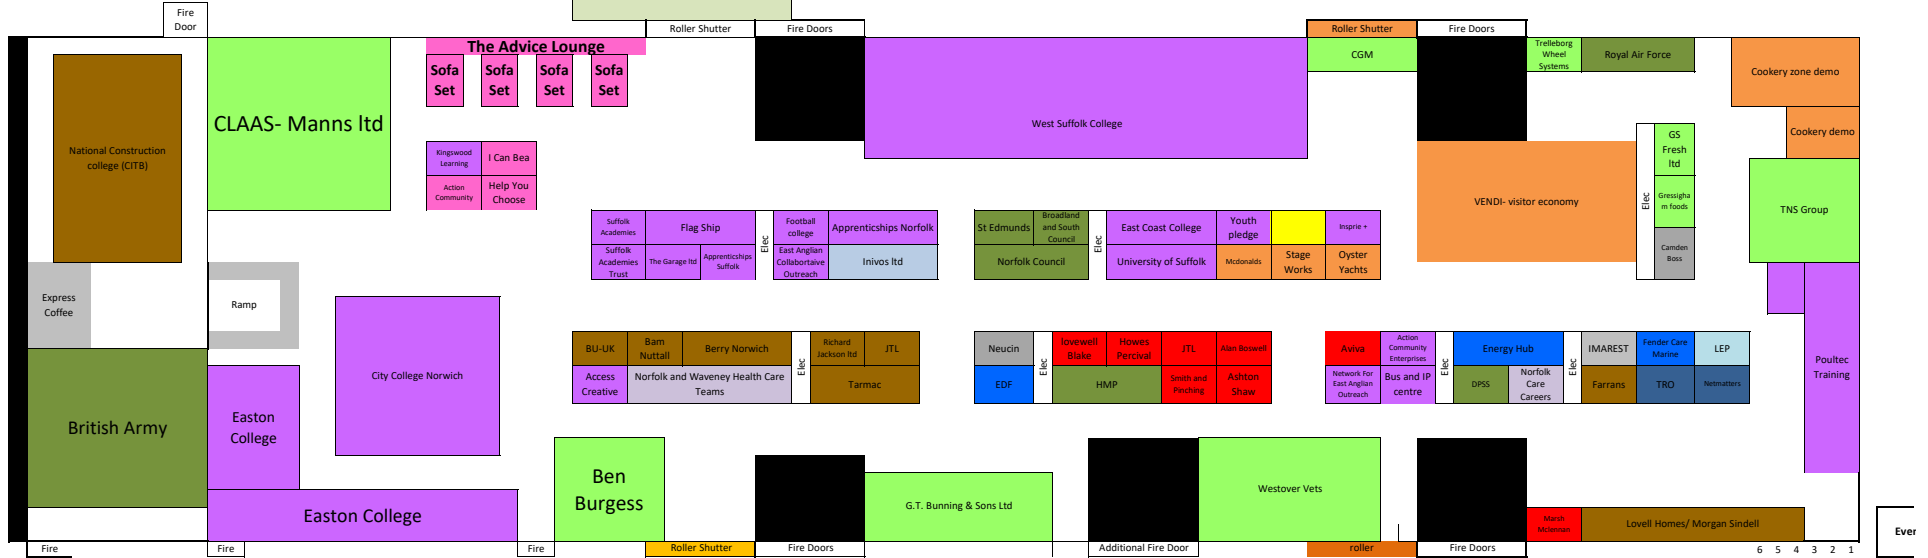

110
111

Teachers and Exhibitors Lounge and Refreshment station

National Construction college (CITB)

CLAAS- Manns Ltd

The Advice Lounge

Kingwood Learning
I Can Be a
Action Community
Help You Choose

Suffolk Academies
Flag Ship
Suffolk Academies Trust
The Garage Ltd
Apprenticeships Suffolk
Football college
East Anglian Collaborative Outreach
Apprenticeships Norfolk
Inivos Ltd