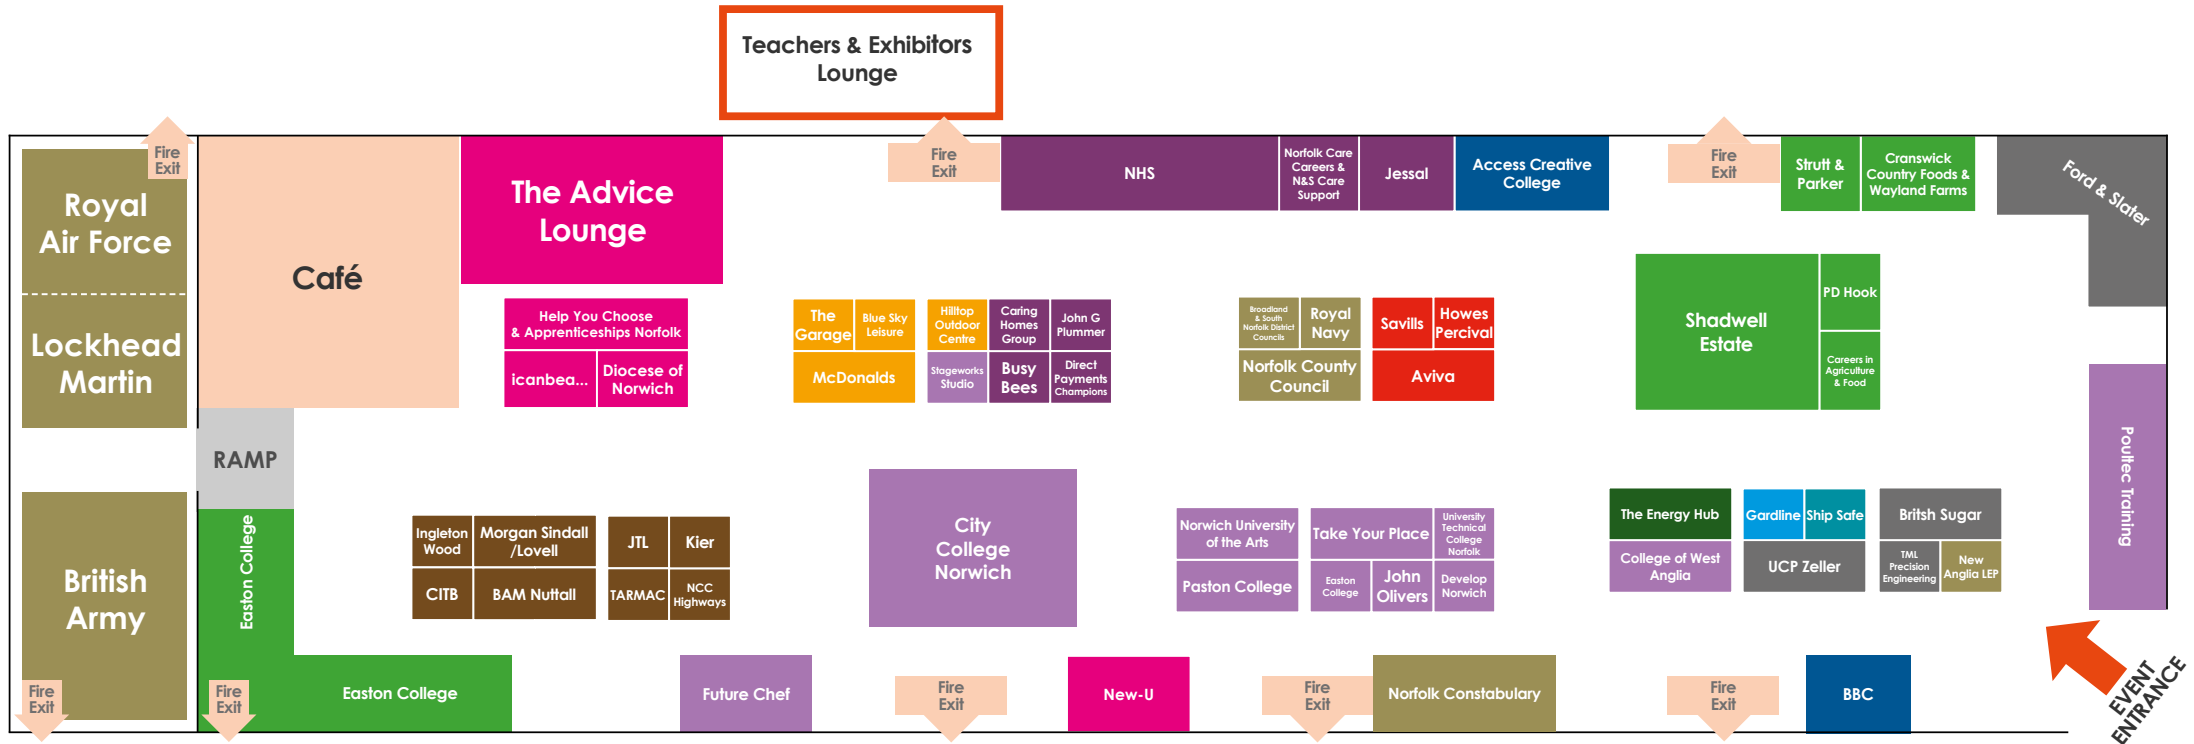

# NORFOLK SKILLS & CAREERS FESTIVAL 2020: SITE MAP